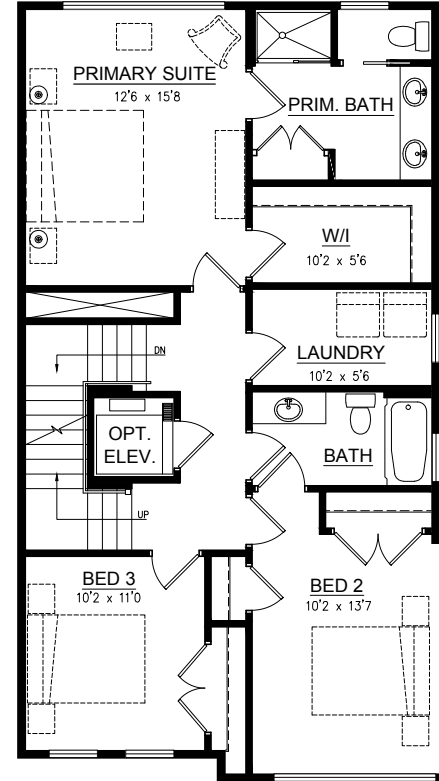

THE MASSEY

The Byrum I

Byrum I / End Unit
3-4 Bedroom & 3.5 Bath
2,709 Heated Sq Ft
345 Sq Ft Roof Deck

1st Floor

2nd Floor

3rd Floor

Roof Level