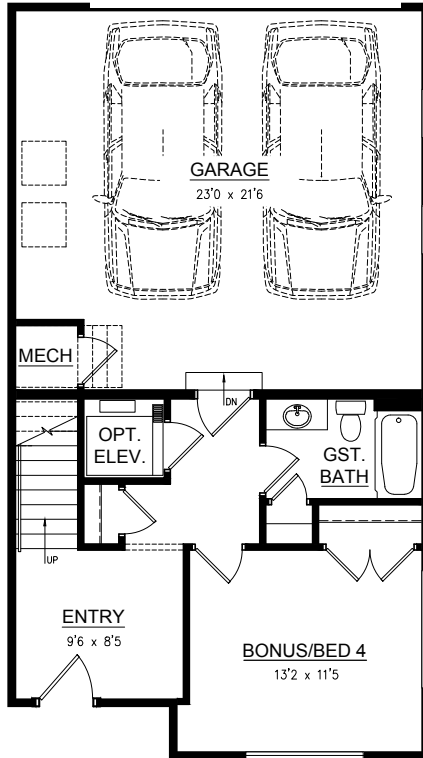

THE MASSEY

The Byrum I

Byrum I / End Unit
3-4 Bedroom & 3.5 Bath
2,709 Heated Sq Ft
345 Sq Ft Roof Deck

1st Floor

2nd Floor

3rd Floor

Roof Level