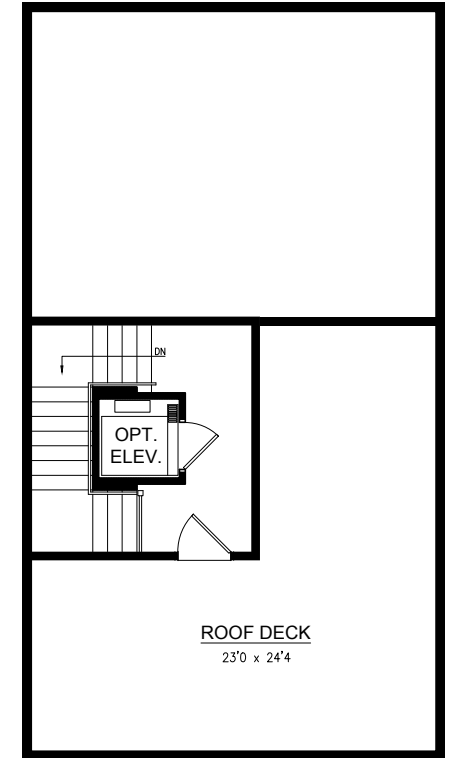

THE MASSEY

The Byrum I

Byrum I / End Unit
3-4 Bedroom & 3.5 Bath
2,709 Heated Sq Ft
345 Sq Ft Roof Deck

1st Floor

2nd Floor

3rd Floor

Roof Level