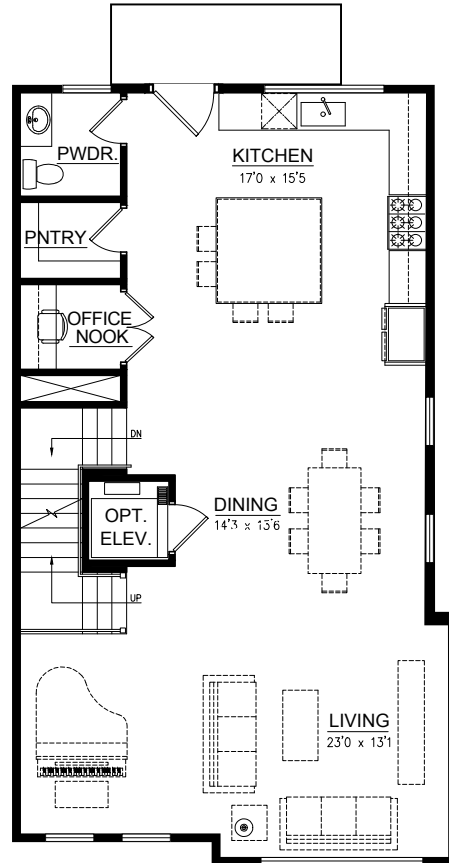

THE MASSEY

The Byrum I

Byrum I / End Unit
3-4 Bedroom & 3.5 Bath
2,709 Heated Sq Ft
345 Sq Ft Roof Deck

1st Floor

2nd Floor

3rd Floor

Roof Level