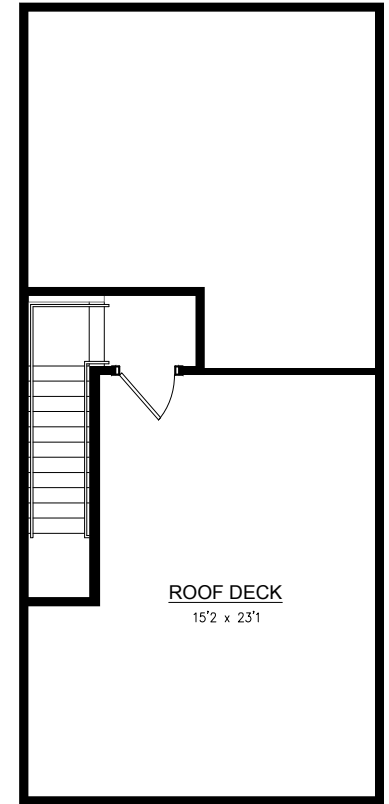

# THE MASSEY

# The Seaboard I

Seaboard I / End Unit  
3 Bedroom & 3.5 Bath  
2,304 Heated Sq Ft  
364 Sq Ft Roof Deck

1<sup>st</sup> Floor

2<sup>nd</sup> Floor

3<sup>rd</sup> Floor

Roof Level