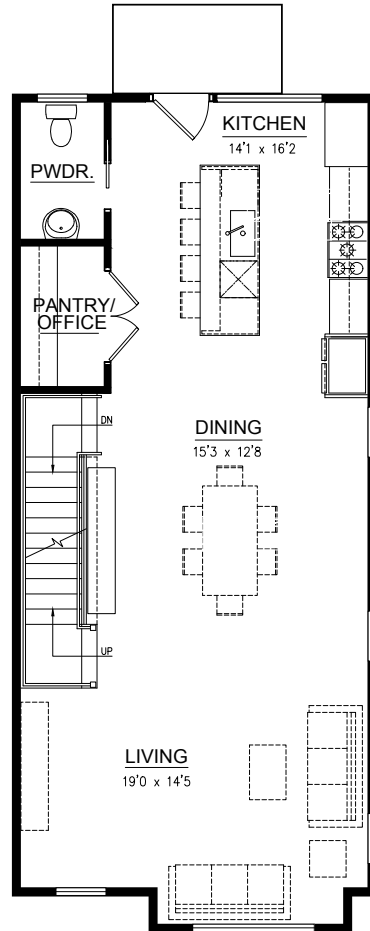

# THE MASSEY

# The Seaboard I

Seaboard I / End Unit  
3 Bedroom & 3.5 Bath  
2,304 Heated Sq Ft  
364 Sq Ft Roof Deck

1<sup>st</sup> Floor

2<sup>nd</sup> Floor

3<sup>rd</sup> Floor

Roof Level