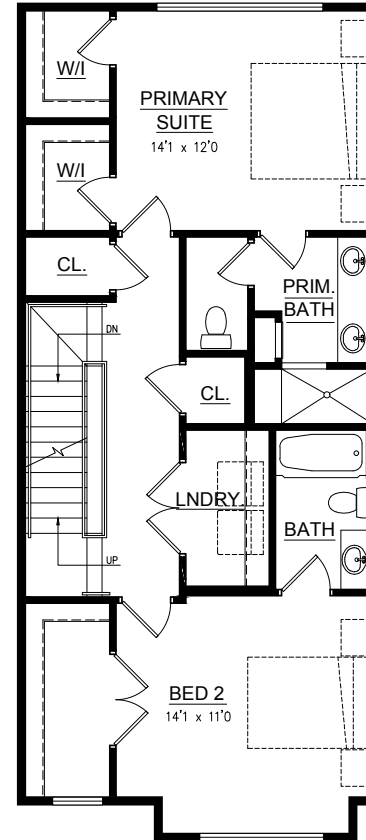

# THE MASSEY

# The Seaboard I

Seaboard I / End Unit  
3 Bedroom & 3.5 Bath  
2,304 Heated Sq Ft  
364 Sq Ft Roof Deck

1<sup>st</sup> Floor

2<sup>nd</sup> Floor

3<sup>rd</sup> Floor

Roof Level