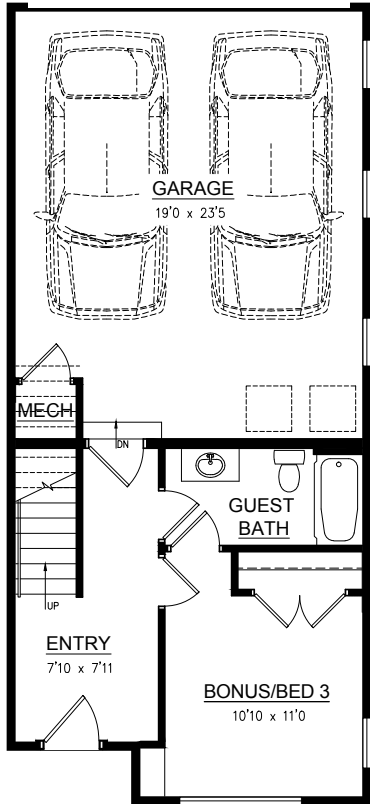

# THE MASSEY

# The Seaboard I

Seaboard I / End Unit  
3 Bedroom & 3.5 Bath  
2,304 Heated Sq Ft  
364 Sq Ft Roof Deck

1<sup>st</sup> Floor

2<sup>nd</sup> Floor

3<sup>rd</sup> Floor

Roof Level