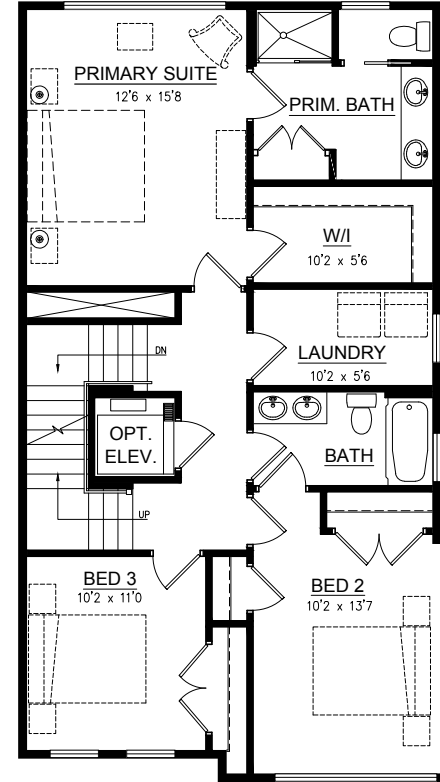

# THE MASSEY

# The Byrum I

Byrum I / End Unit  
3-4 Bedroom & 3.5 Bath  
2,709 Heated Sq Ft  
345 Sq Ft Roof Deck

1<sup>st</sup> Floor

2<sup>nd</sup> Floor

3<sup>rd</sup> Floor

Roof Level