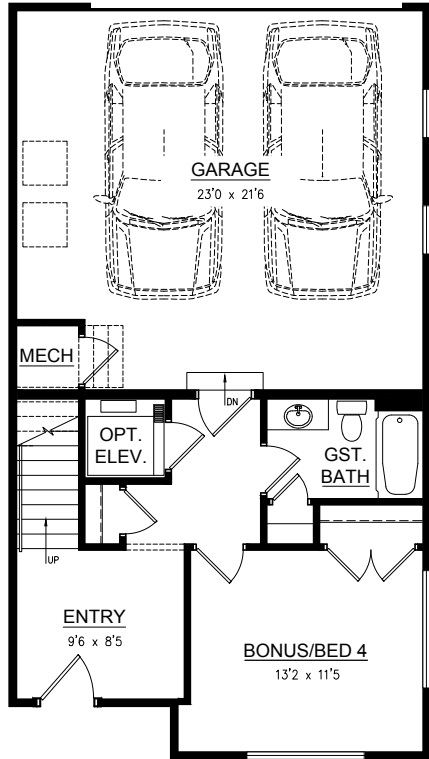

# THE MASSEY

# The Byrum I

Byrum I / End Unit  
3-4 Bedroom & 3.5 Bath  
2,709 Heated Sq Ft  
345 Sq Ft Roof Deck

1<sup>st</sup> Floor

2<sup>nd</sup> Floor

3<sup>rd</sup> Floor

Roof Level