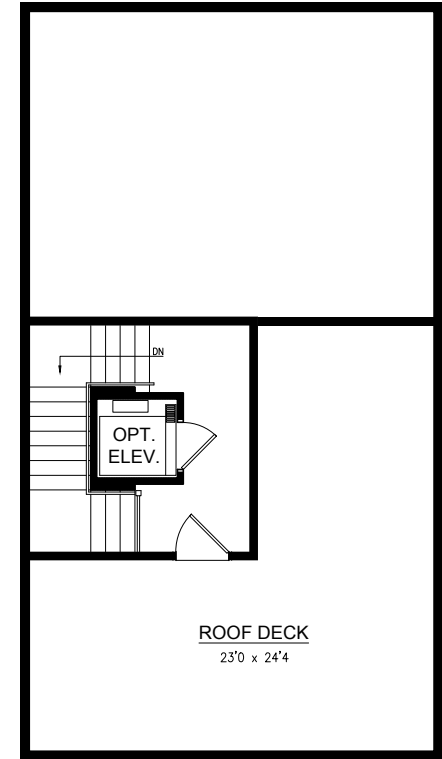

# The Byrum I

Byrum I / End Unit  
3-4 Bedroom & 3.5 Bath  
2,709 Heated Sq Ft  
345 Sq Ft Roof Deck

1<sup>st</sup> Floor

2<sup>nd</sup> Floor

3<sup>rd</sup> Floor

Roof Level