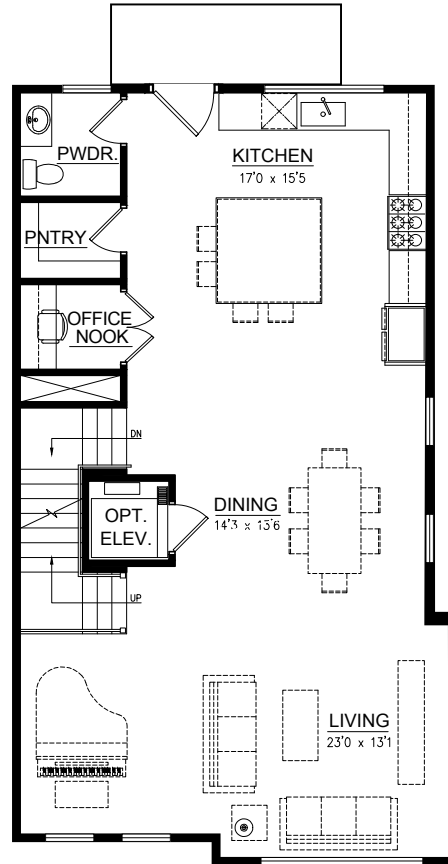

# THE MASSEY

# The Byrum I

Byrum I / End Unit  
3-4 Bedroom & 3.5 Bath  
2,709 Heated Sq Ft  
345 Sq Ft Roof Deck

1<sup>st</sup> Floor

2<sup>nd</sup> Floor

3<sup>rd</sup> Floor

Roof Level