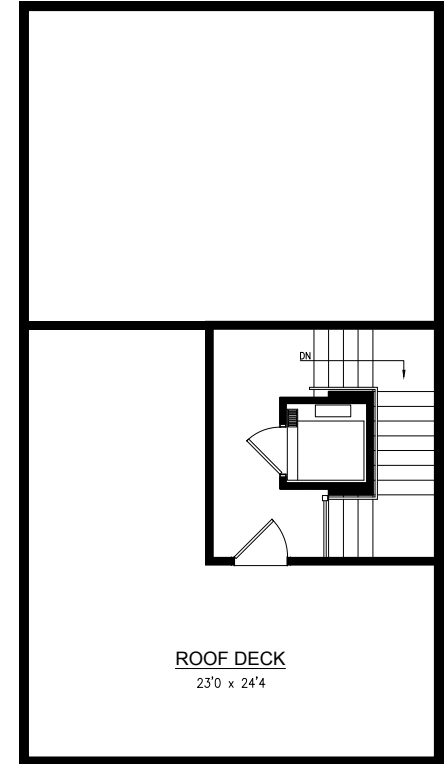

THE MASSEY

The Byrum II

Byrum II / Interior Unit
3-4 Bedroom & 3.5 Bath
2,709 Heated Sq Ft
345 Sq Ft Roof Deck

1st Floor

2nd Floor

3rd Floor

Roof Level