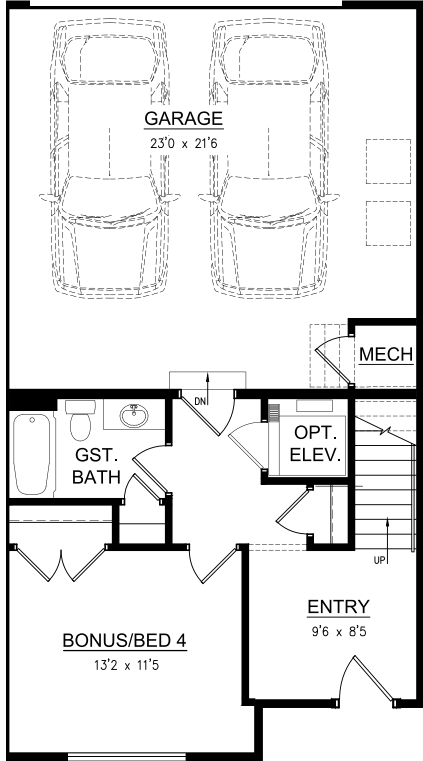

THE MASSEY

The Byrum II

Byrum II / Interior Unit
3-4 Bedroom & 3.5 Bath
2,709 Heated Sq Ft
345 Sq Ft Roof Deck

1st Floor

2nd Floor

3rd Floor

Roof Level