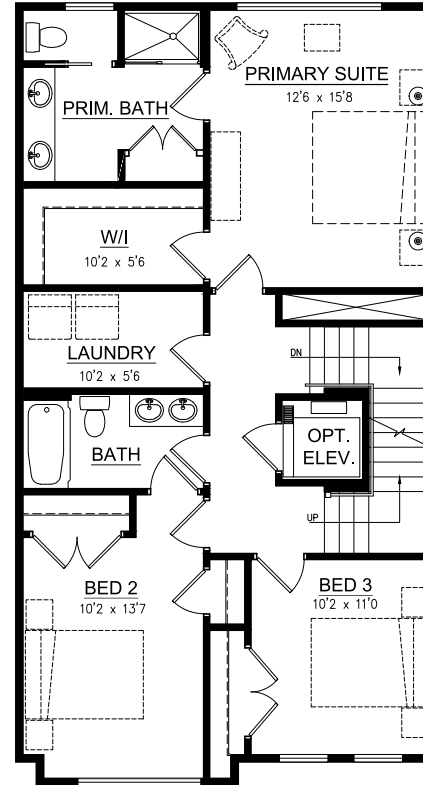

THE MASSEY

The Byrum II

Byrum II / Interior Unit
3-4 Bedroom & 3.5 Bath
2,709 Heated Sq Ft
345 Sq Ft Roof Deck

1st Floor

2nd Floor

3rd Floor

Roof Level