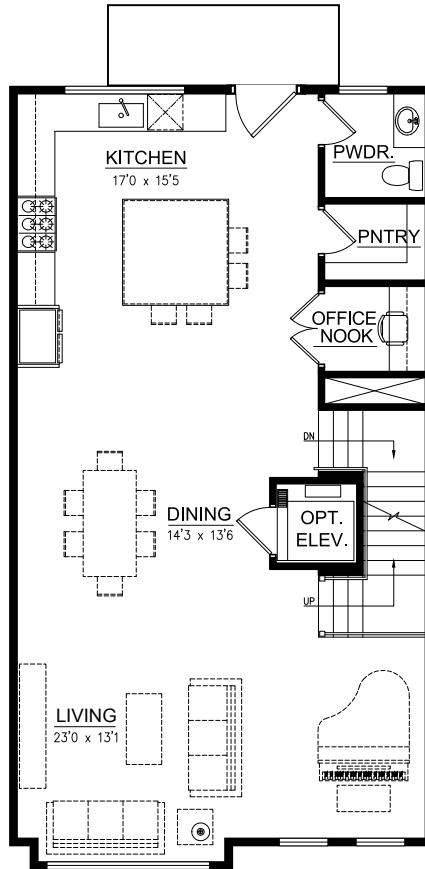

THE MASSEY

The Byrum II

Byrum II / Interior Unit
3-4 Bedroom & 3.5 Bath
2,709 Heated Sq Ft
345 Sq Ft Roof Deck

1st Floor

2nd Floor

3rd Floor

Roof Level